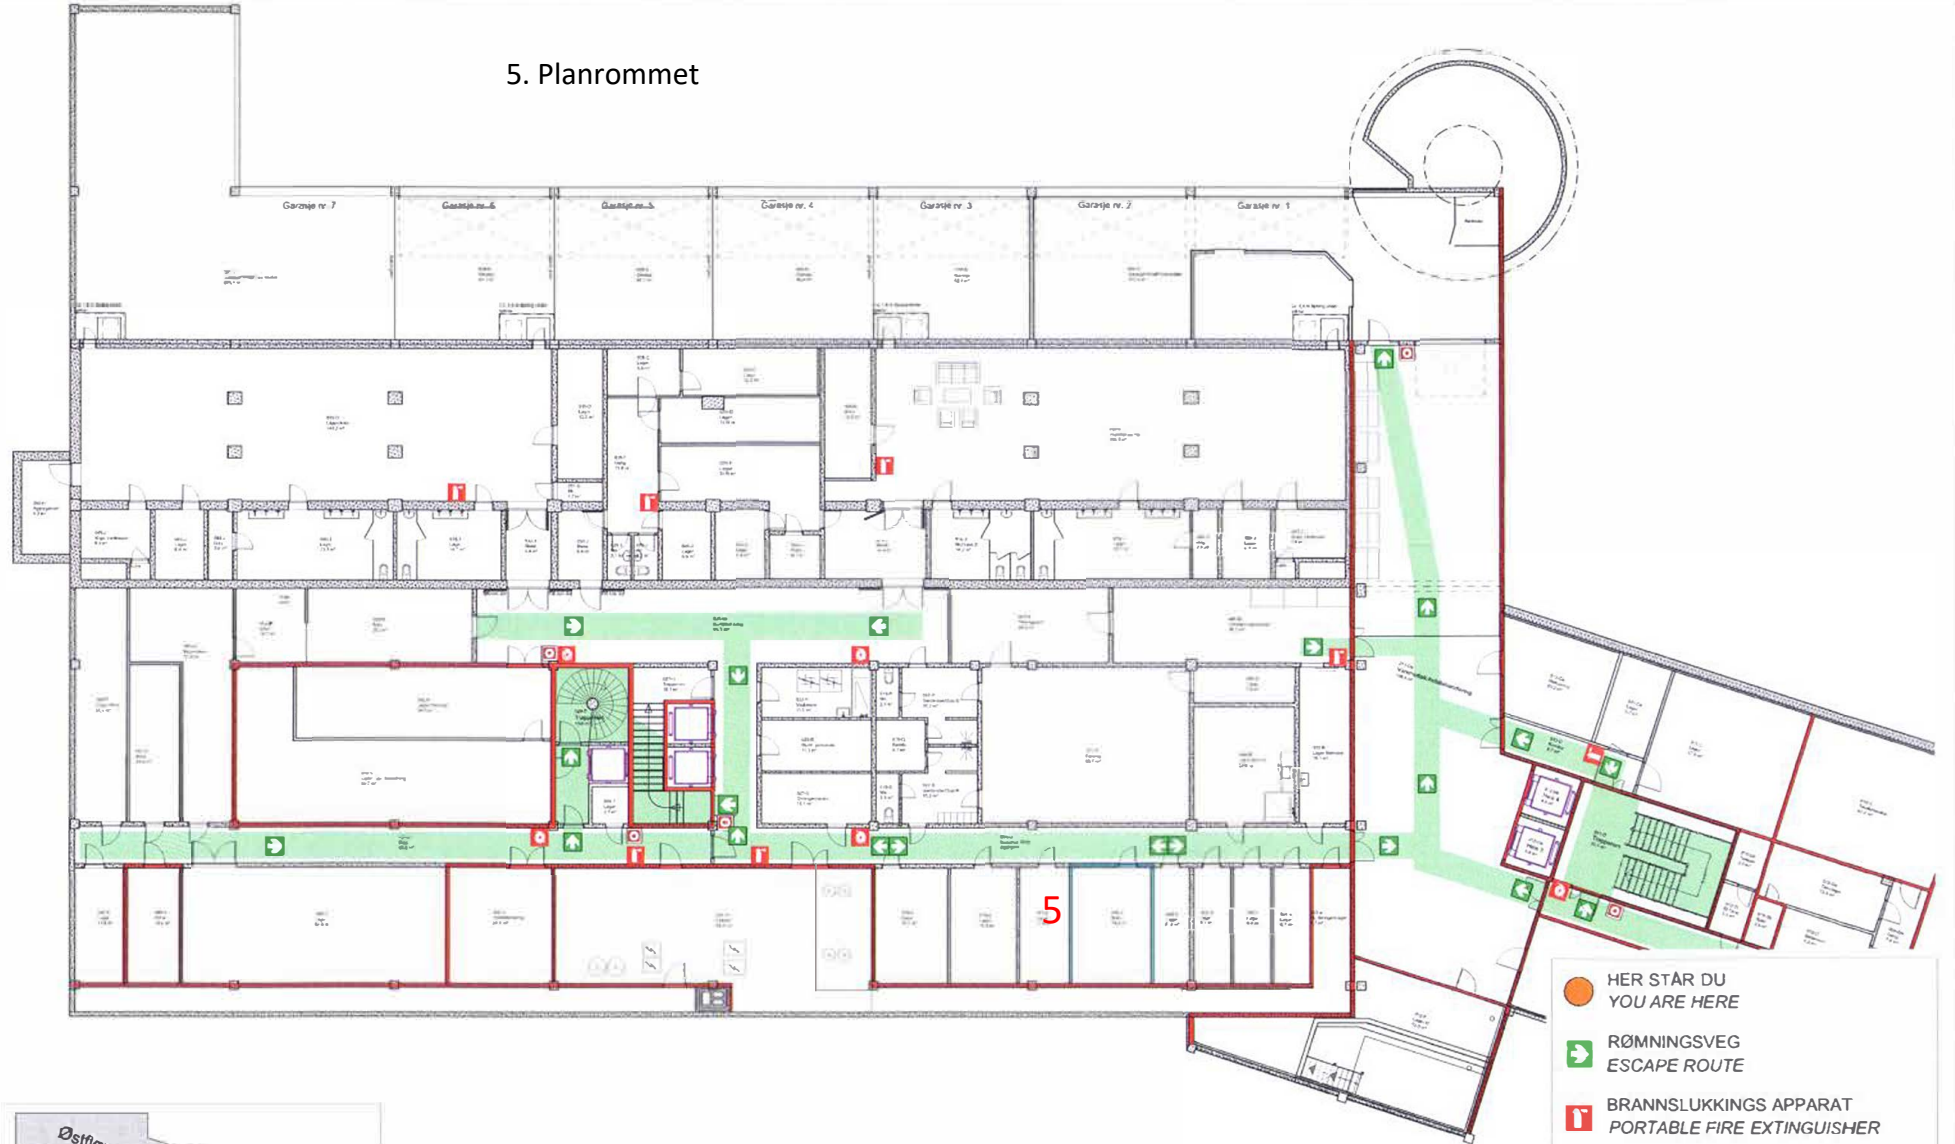

5. Planrommet

-  HER STÅR DU
YOU ARE HERE
-  RØMNINGSVEG
ESCAPE ROUTE
-  BRANNSLUKKINGS APPARAT
PORTABLE FIRE EXTINGUISHER
-  BRANNSLANGE
FIRE HOSE
-  MANUELL BRANNMELDER
MANUAL CALL POINT